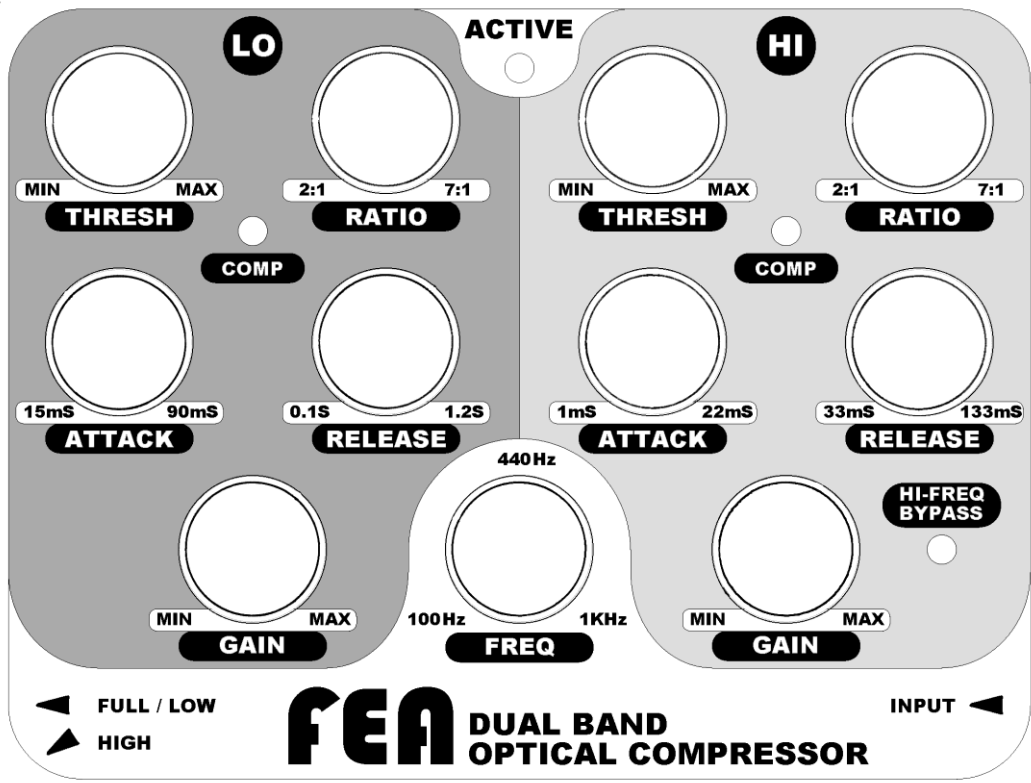

My Dual Band Optical Compressor Settings

Description: _____

Description: _____