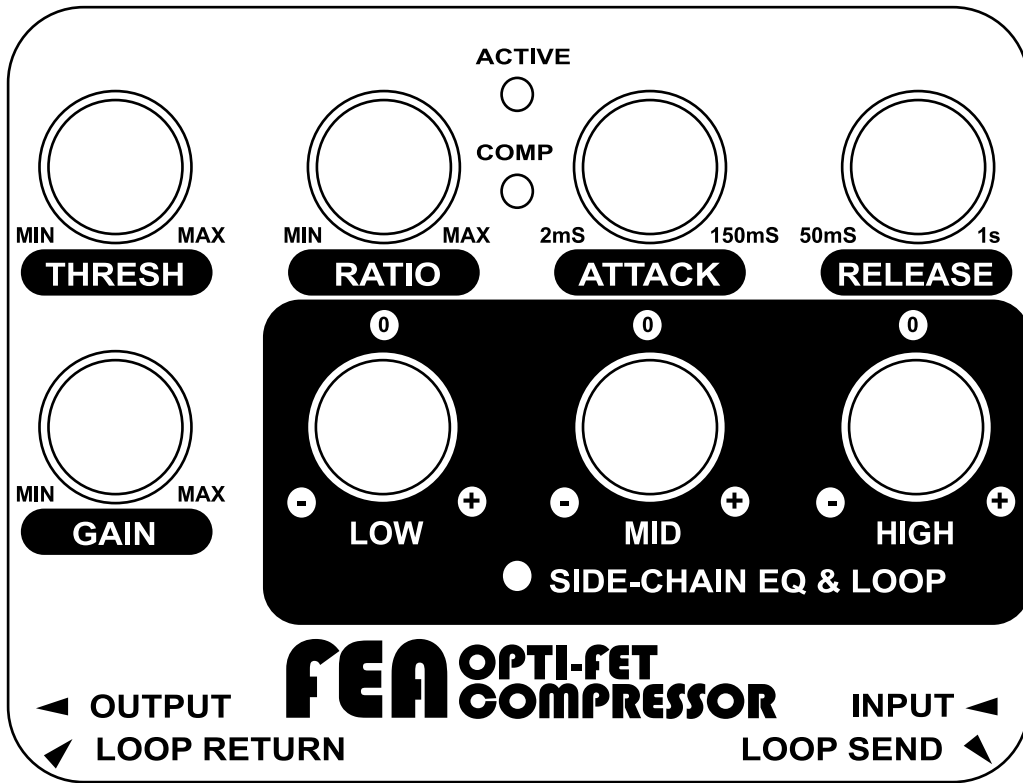

# My OPTI-FET COMPRESSOR Settings

Description:

Description: